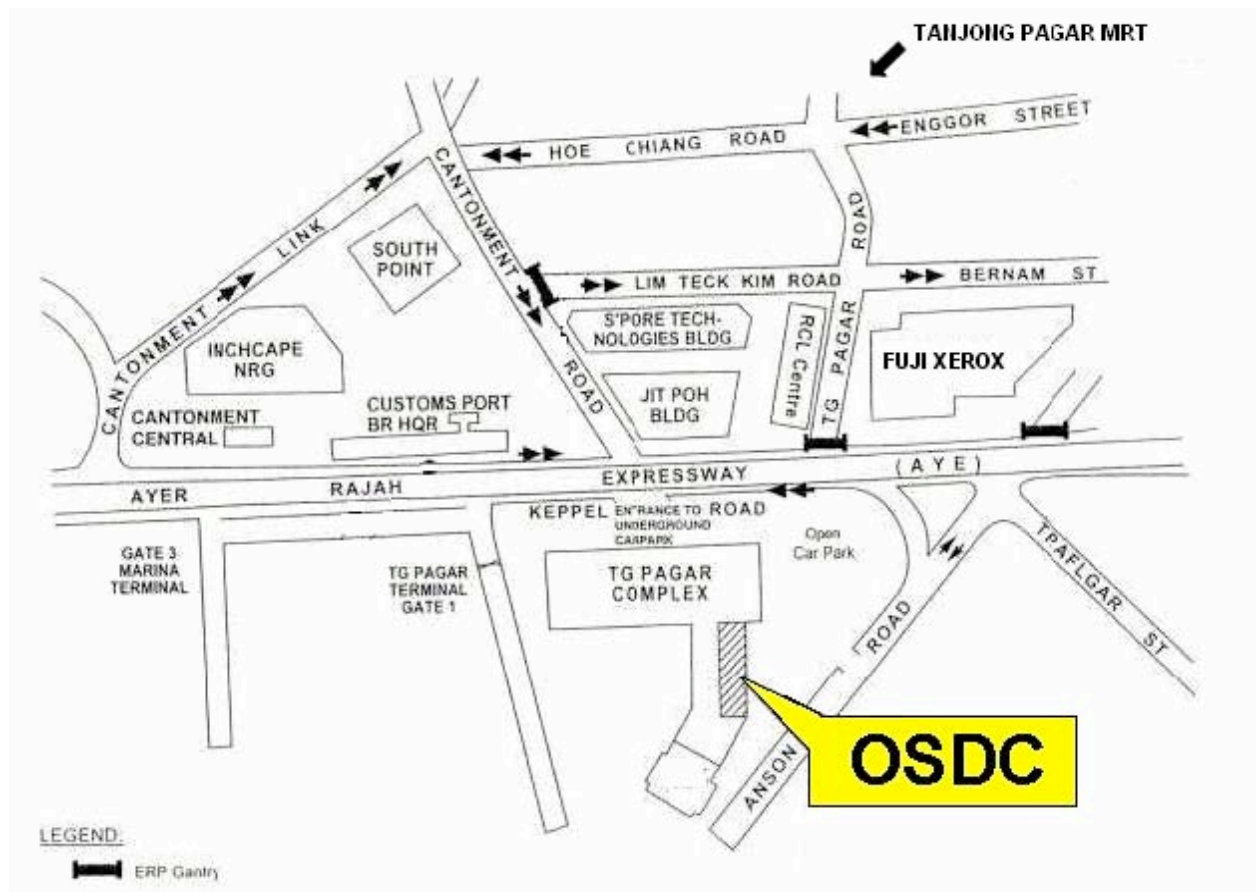

APPENDIX 7 - LOCATION & OPERATING HOURS OF OSDC

Maritime & Port Authority of Singapore
One-Stop Document Centre
7A Keppel Road #01-26
Tanjong Pagar Complex
Singapore 089054

Tel: (65) 6325 2373

Tel: (65) 6325 2375

Tel: (65) 6325 2590

Fax: (65) 6325 2376

Email: OSDC@mpa.gov.sg

OPERATING HOURS OF OSDC

Monday to Thursday - 8.00am to 6.00pm

Friday - 8.00am to 5.30pm

Closed on Saturday, Sunday and Public Holiday

For information related to bus services, please visit the following websites:

<http://www.sbstransit.com.sg/sbstravelguide/index.htm>

<http://www.smrtbuses.com.sg/busguide/default.htm>

Last Update: 9 Sep 2008