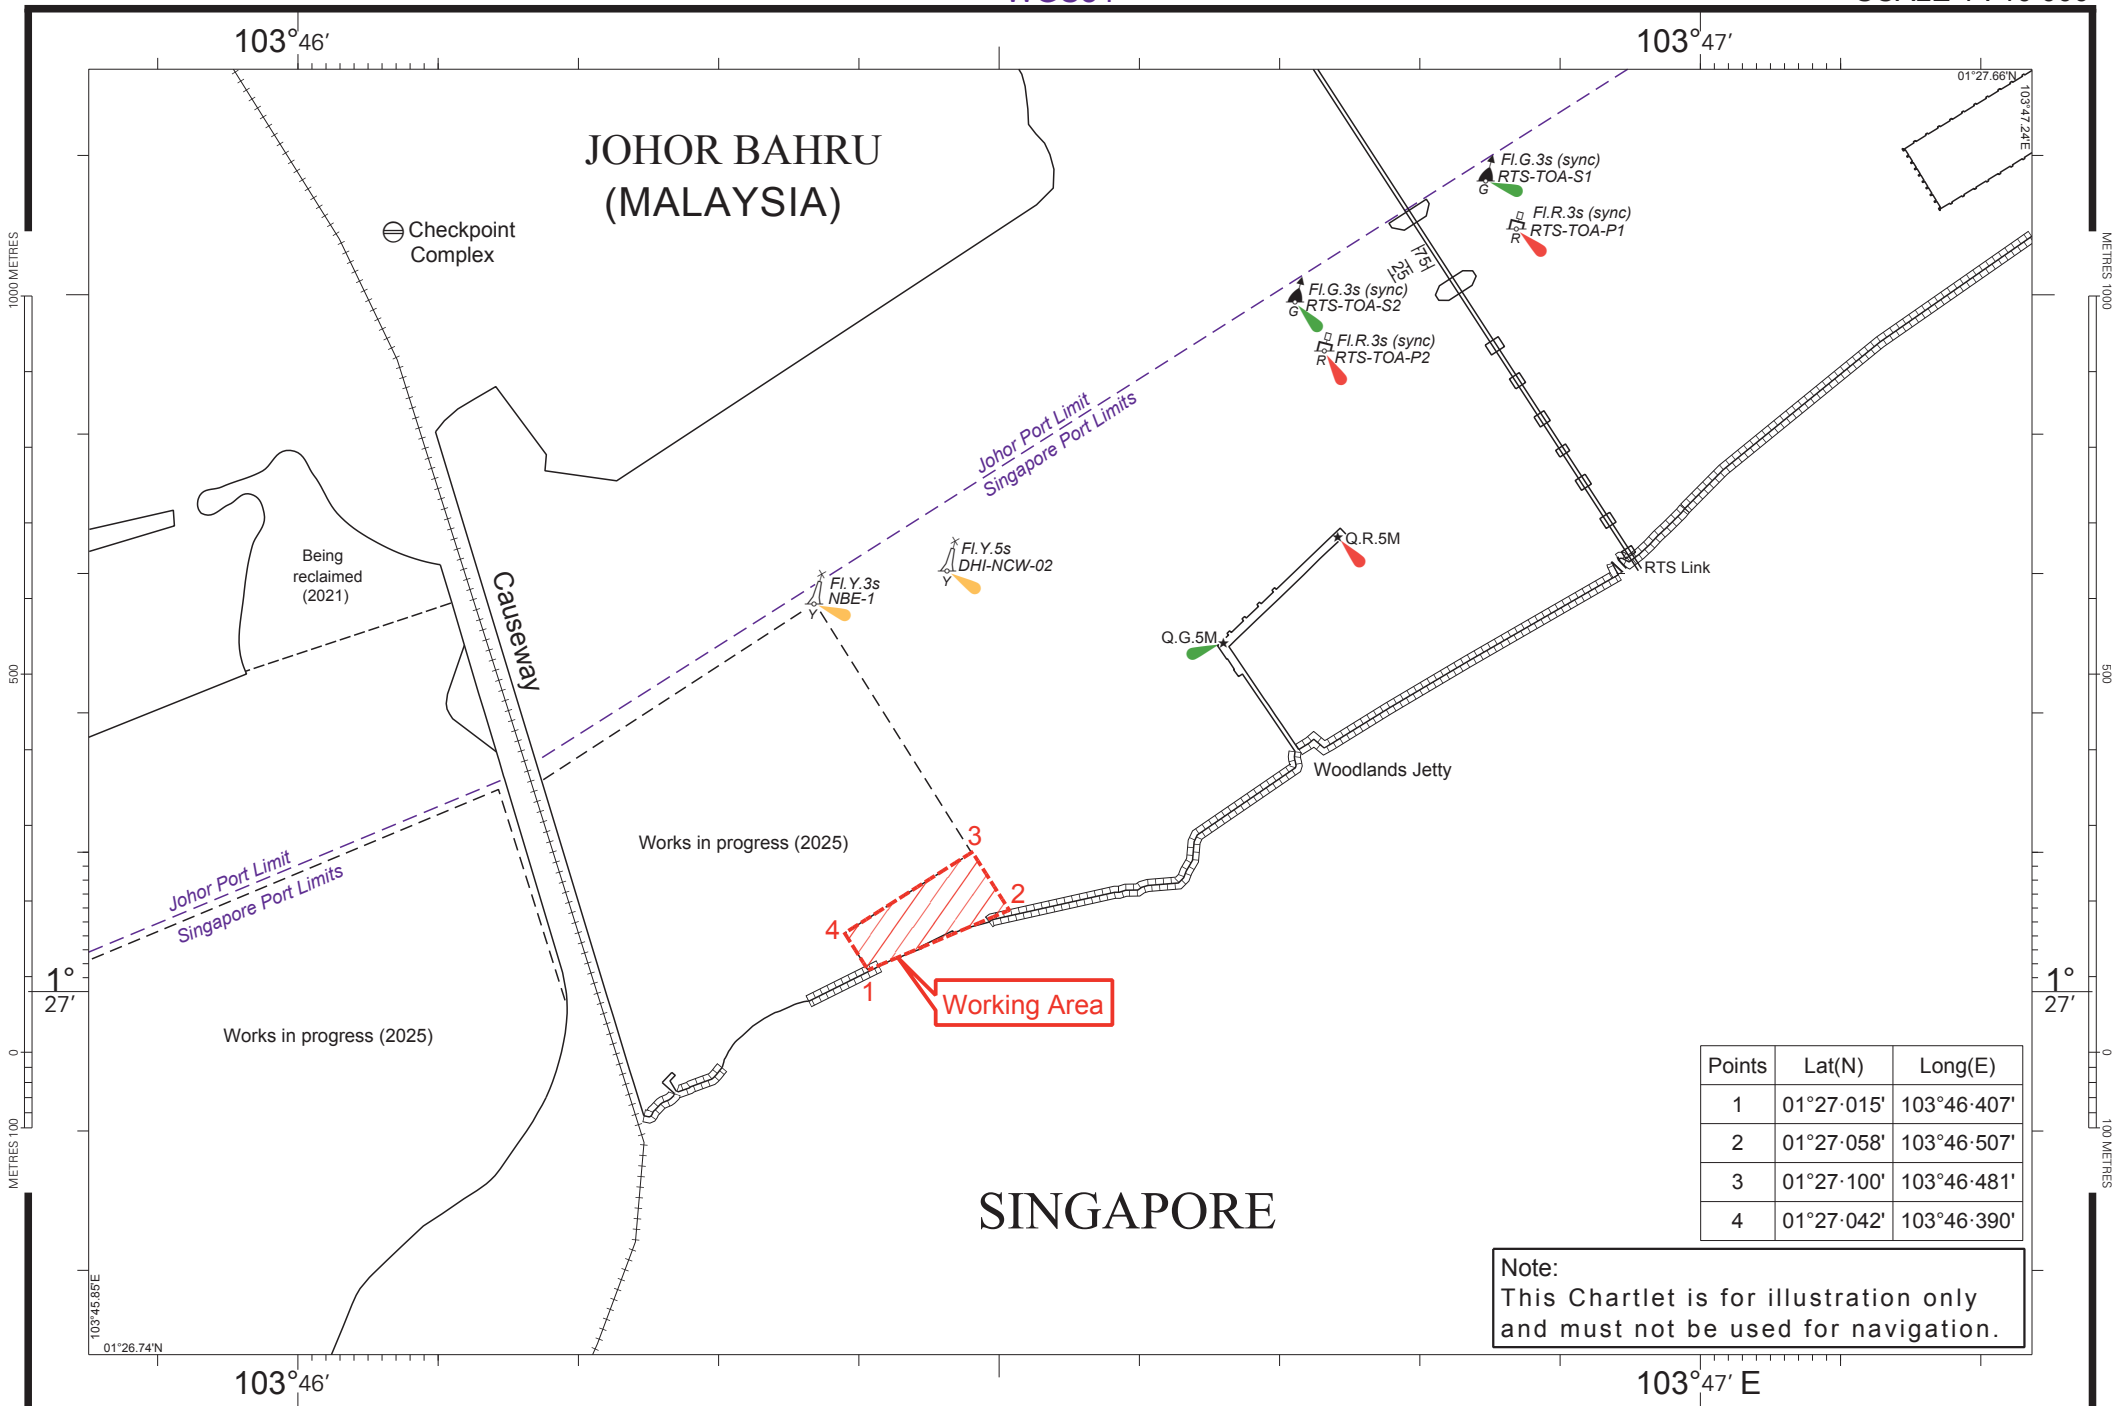

Applicable to: Mariners operating in the vicinity of the northern coast of Woodlands (east of Causeway)

This PMN supersedes Port Marine Notice No. 175 of 2025. The working period has been extended.

Date : With effect from 01 Jul 2026 to 31 Dec 2026.

Location : At sea within the working area bounded by the following coordinates (see attached Chartlet):

<u>Point</u>	<u>Latitude (N)</u>	<u>Longitude (E)</u>
1	01°27.015'	103°46.407'
2	01°27.058'	103°46.507'
3	01°27.100'	103°46.481'
4	01°27.042'	103°46.390'

Details : Work involves construction of a new flotsam jetty to replace existing flotsam jetty located within the reclamation area.

The existing jetty will be demolished once the new one is completed.

Further enquiries relating to the project can be directed to:

Points	Lat(N)	Long(E)
1	01°27'015'	103°46'407'
2	01°27'058'	103°46'507'
3	01°27'100'	103°46'481'
4	01°27'042'	103°46'390'

Note:  
This Chartlet is for illustration only  
and must not be used for navigation.