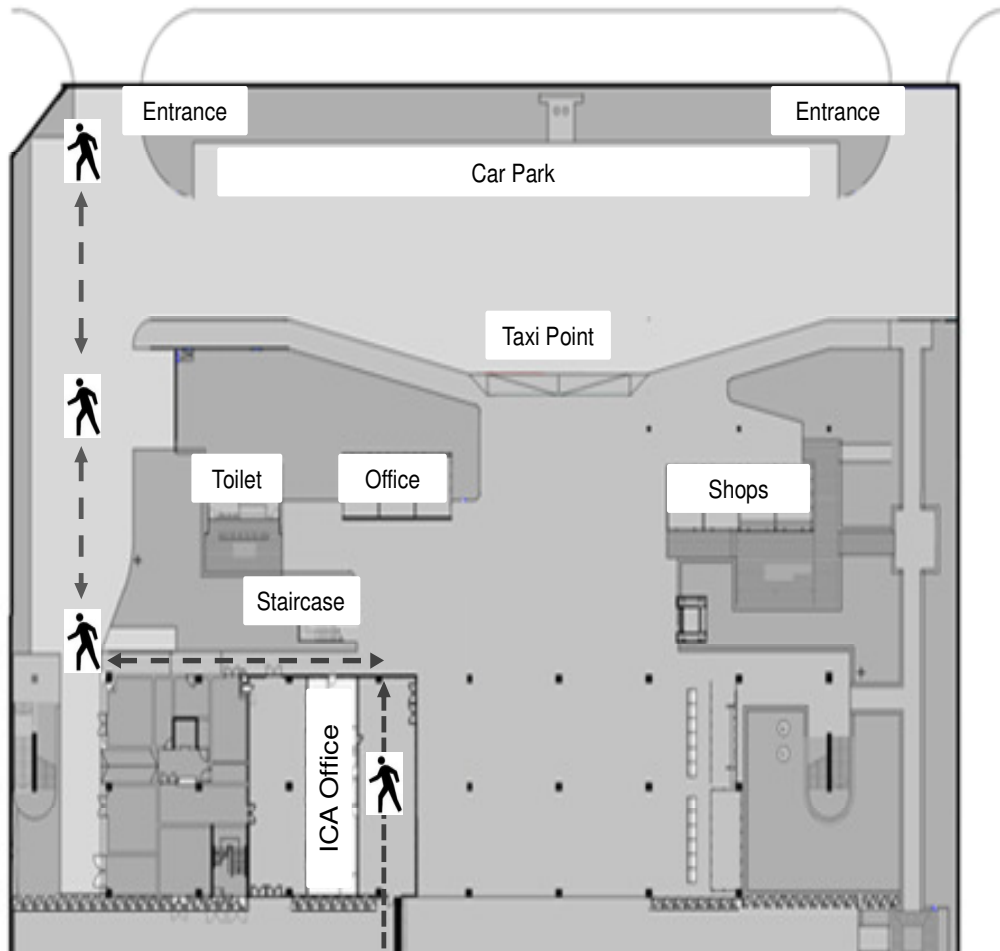

## ANNEX A:

### Alternative parking lots in Marina Bay Cruise Centre Singapore

**Access path for passengers embarking/disembarking passenger launches/boats in Marina South Pier**

← - - - - - → Access Path