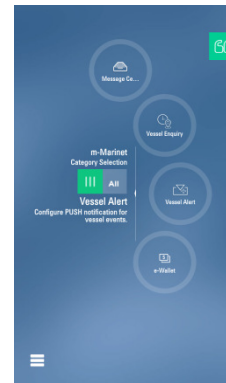

myMaritime@SG

Available on

Maritime Community

Public

News Centre	Arrival/Departure Schedule	Tidal Atlas	Circulars & Notices	Feedback
Stay up to date with MPA news releases	View arrival / departure schedule of ships in port	View information on tidal height and current	Find and view circulars and notices released by MPA	Connect users with relevant MPA channels

Vessels In Port	Message Centre	e-Wallet	Vessel Status in Port	Vessel Alert	Daily Shipping State List
Provide graphical views of vessels in port	Message inbox of all notifications received	Check e-Wallet balance and view transaction history	Enquire vessel's particulars and movement details	Configure PUSH notification for vessel events	Retrieve a listing of vessels that are currently in the port

Services to be rolled out progressively from 2Q 2015 - 2016

- ITRACK
- myFleet@SRS
- e-Pans
- Notification of Arrival
- Cargo/Dangerous Goods Declaration
- Electronic Port Clearance
- Craft Licensing
- Permits
- Approvals
- Certifications
- Crew Matters
- Crew Change
- Crew Manning
- e-Wallet
- e-Bills
- e-Statement
- e-Payment
- Bunkering
- Towage
- Water Sales
- Vessel Enquiries